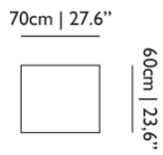

Dimensions

Product

WIDTH 70cm | 27.6"
HEIGHT 60cm | 23.6"
DEPTH 2cm | 0.8"
WEIGHT NETTO 0.2kg | 0.44lbs

Packaging

WIDTH 16cm | 6.3"
HEIGHT 4cm | 1.6"
CUBAGE 0m³ | 0.09ft³
LENGTH 42cm | 16.5"
WEIGHT 0.7kg | 1.54lbs

WIDTH 92cm | 36.2"
HEIGHT 51cm | 20.1"
DEPTH 2cm | 0.8"
WEIGHT NETTO 0.7kg | 1.54lbs

Packaging

WIDTH 40cm | 15.7"
HEIGHT 40cm | 15.7"
CUBAGE 0.1m³ | 3.39ft³
LENGTH 60cm | 23.6"
WEIGHT 4.5kg | 9.92lbs

Technical

Packaging

WIDTH 40cm | 15.7"
HEIGHT 40cm | 15.7"
CUBAGE 0.1m³ | 3.39ft³
LENGTH 60cm | 23.6"
WEIGHT 5.3kg | 11.68lbs

Technical

ADDITIONAL

300TC

MATERIAL

100% cotton sateen

Menagerie of Extinct Animals Bed Pillows / Sham 26x26"

Dimensions

Product

WIDTH 66cm | 26"
HEIGHT 66cm | 26"
DEPTH 2cm | 0.8"
WEIGHT NETTO 0.7kg | 1.54lbs

Packaging

WIDTH 40cm | 15.7"
HEIGHT 40cm | 15.7"
CUBAGE 0.1m³ | 3.39ft³
LENGTH 60cm | 23.6"
WEIGHT 5.3kg | 11.68lbs