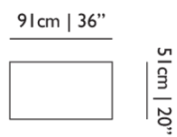

Menagerie of Extinct Animals Bed Pillows / King 36x20" Set of 2

Dimensions

Product

WIDTH 92cm | 36.2"
HEIGHT 51cm | 20.1"
DEPTH 2cm | 0.8"
WEIGHT NETTO 0.7kg | 1.54lbs

Packaging

WIDTH 40cm | 15.7"
HEIGHT 40cm | 15.7"
CUBAGE 0.1m³ | 3.39ft³
LENGTH 60cm | 23.6"
WEIGHT 4.5kg | 9.92lbs

Technical

ADDITIONAL

300TC