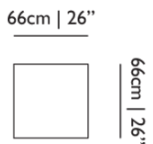

Dimensions

Product

WIDTH 70cm | 27.6"
HEIGHT 60cm | 23.6"
DEPTH 2cm | 0.8"
WEIGHT NETTO 0.2kg | 0.44lbs

Packaging

WIDTH 16cm | 6.3"
HEIGHT 4cm | 1.6"
CUBAGE 0m³ | 0.09ft³
LENGTH 42cm | 16.5"
WEIGHT 0.7kg | 1.54lbs

WIDTH 92cm | 36.2"
HEIGHT 51cm | 20.1"
DEPTH 2cm | 0.8"
WEIGHT NETTO 0.7kg | 1.54lbs

Packaging

WIDTH 40cm | 15.7"
HEIGHT 40cm | 15.7"
CUBAGE 0.1m³ | 3.39ft³
LENGTH 60cm | 23.6"
WEIGHT 4.5kg | 9.92lbs

Technical

Packaging

WIDTH 40cm | 15.7"
HEIGHT 40cm | 15.7"
CUBAGE 0.1m³ | 3.39ft³
LENGTH 60cm | 23.6"
WEIGHT 5.3kg | 11.68lbs

Technical

ADDITIONAL

300TC

MATERIAL

100% cotton sateen

Menagerie of Extinct Animals Bed Pillows / Sham 26x26"

Dimensions

Product

WIDTH 66cm | 26"
HEIGHT 66cm | 26"
DEPTH 2cm | 0.8"
WEIGHT NETTO 0.7kg | 1.54lbs

Packaging

WIDTH 40cm | 15.7"
HEIGHT 40cm | 15.7"
CUBAGE 0.1m³ | 3.39ft³
LENGTH 60cm | 23.6"
WEIGHT 5.3kg | 11.68lbs