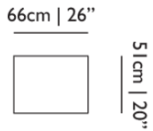

Dimensions

Product

WIDTH 70cm | 27.6"
HEIGHT 60cm | 23.6"
DEPTH 2cm | 0.8"
WEIGHT NETTO 0.2kg | 0.44lbs

Packaging

WIDTH 16cm | 6.3"
HEIGHT 4cm | 1.6"
CUBAGE 0m³ | 0.09ft³
LENGTH 42cm | 16.5"
WEIGHT 0.7kg | 1.54lbs

WIDTH 92cm | 36.2"
HEIGHT 51cm | 20.1"
DEPTH 2cm | 0.8"
WEIGHT NETTO 0.7kg | 1.54lbs

Packaging

WIDTH 40cm | 15.7"
HEIGHT 40cm | 15.7"
CUBAGE 0.1m³ | 3.39ft³
LENGTH 60cm | 23.6"
WEIGHT 4.5kg | 9.92lbs

Technical

ADDITIONAL

300TC

MATERIAL

100% cotton sateen

Menagerie of Extinct Animals Bed Pillows / Queen 26x20" Set of 2

Dimensions

Product

WIDTH 66cm | 26"
HEIGHT 51cm | 20.1"
DEPTH 2cm | 0.8"
WEIGHT NETTO 0.7kg | 1.54lbs

Dimensions

Product

WIDTH 66cm | 26"
HEIGHT 66cm | 26"
DEPTH 2cm | 0.8"
WEIGHT NETTO 0.7kg | 1.54lbs

Packaging

WIDTH 40cm | 15.7"
HEIGHT 40cm | 15.7"
CUBAGE 0.1m³ | 3.39ft³
LENGTH 60cm | 23.6"
WEIGHT 5.3kg | 11.68lbs